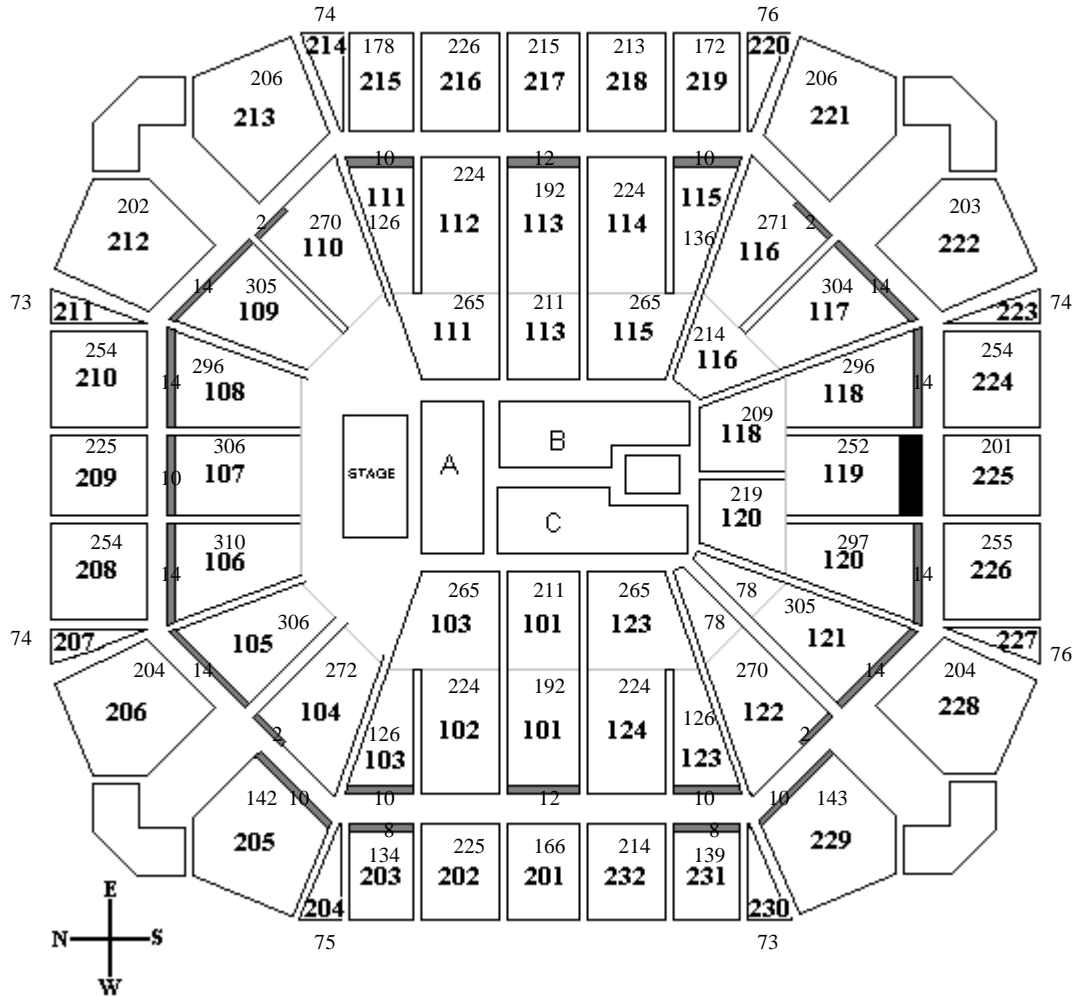

UNITED SPIRIT ARENA

Seating Chart with Capacities

360°

Floor Seats:	632 (includes 12 ADA seats)
Lower Bowl Seating Capacity:	8,328 (includes 194 ADA seats)
Suite Seats:	320
Balcony Seating Capacity:	5466* (includes 36 ADA seats)
TOTAL:	14,746 (includes 242 ADA seats)

- Lower bowl is all 100 level sections; upper bowl is all 200 level sections.
- Larger, bold numbers in diagram are section numbers, other numbers are the seating capacity in each section.
- *Depending on size of stage and how far away from north wall, balcony level seats in sections 207-211 might be obstructed and/or blocked.